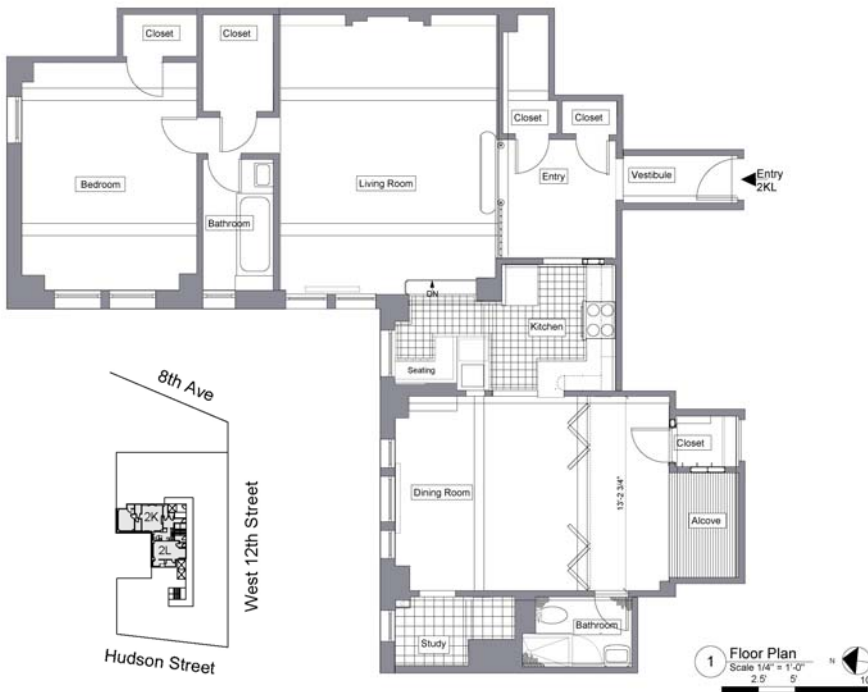

GREENWICH VILLAGE APARTMENT COMBINATION

Manhattan, NY

Located in a classic Emory Roth apartment building in the Greenwich Village Historic District, this project involved the joining of a studio and a one bedroom apartment. The design solution revealed new diagonal views slicing across the interior creating dramatic interior vistas. The creation of a series of intimate spaces—study, kitchen nook, and sleeping alcove provides places for tasks which are adjacent to the larger dining and living spaces and creates a clear hierarchy in the plan. The bathroom was redesigned with a patterned textured accent wall. The kitchen became the knuckle connecting the two apartments and providing new views to each side.

Type: Residential Interior Renovation
 Program: Kitchen, Bath, Dining, Study
 Area: 600 SF
 Status: Completion June 2009

Laura Heim Architect PLLC

www.heimarchitect.com